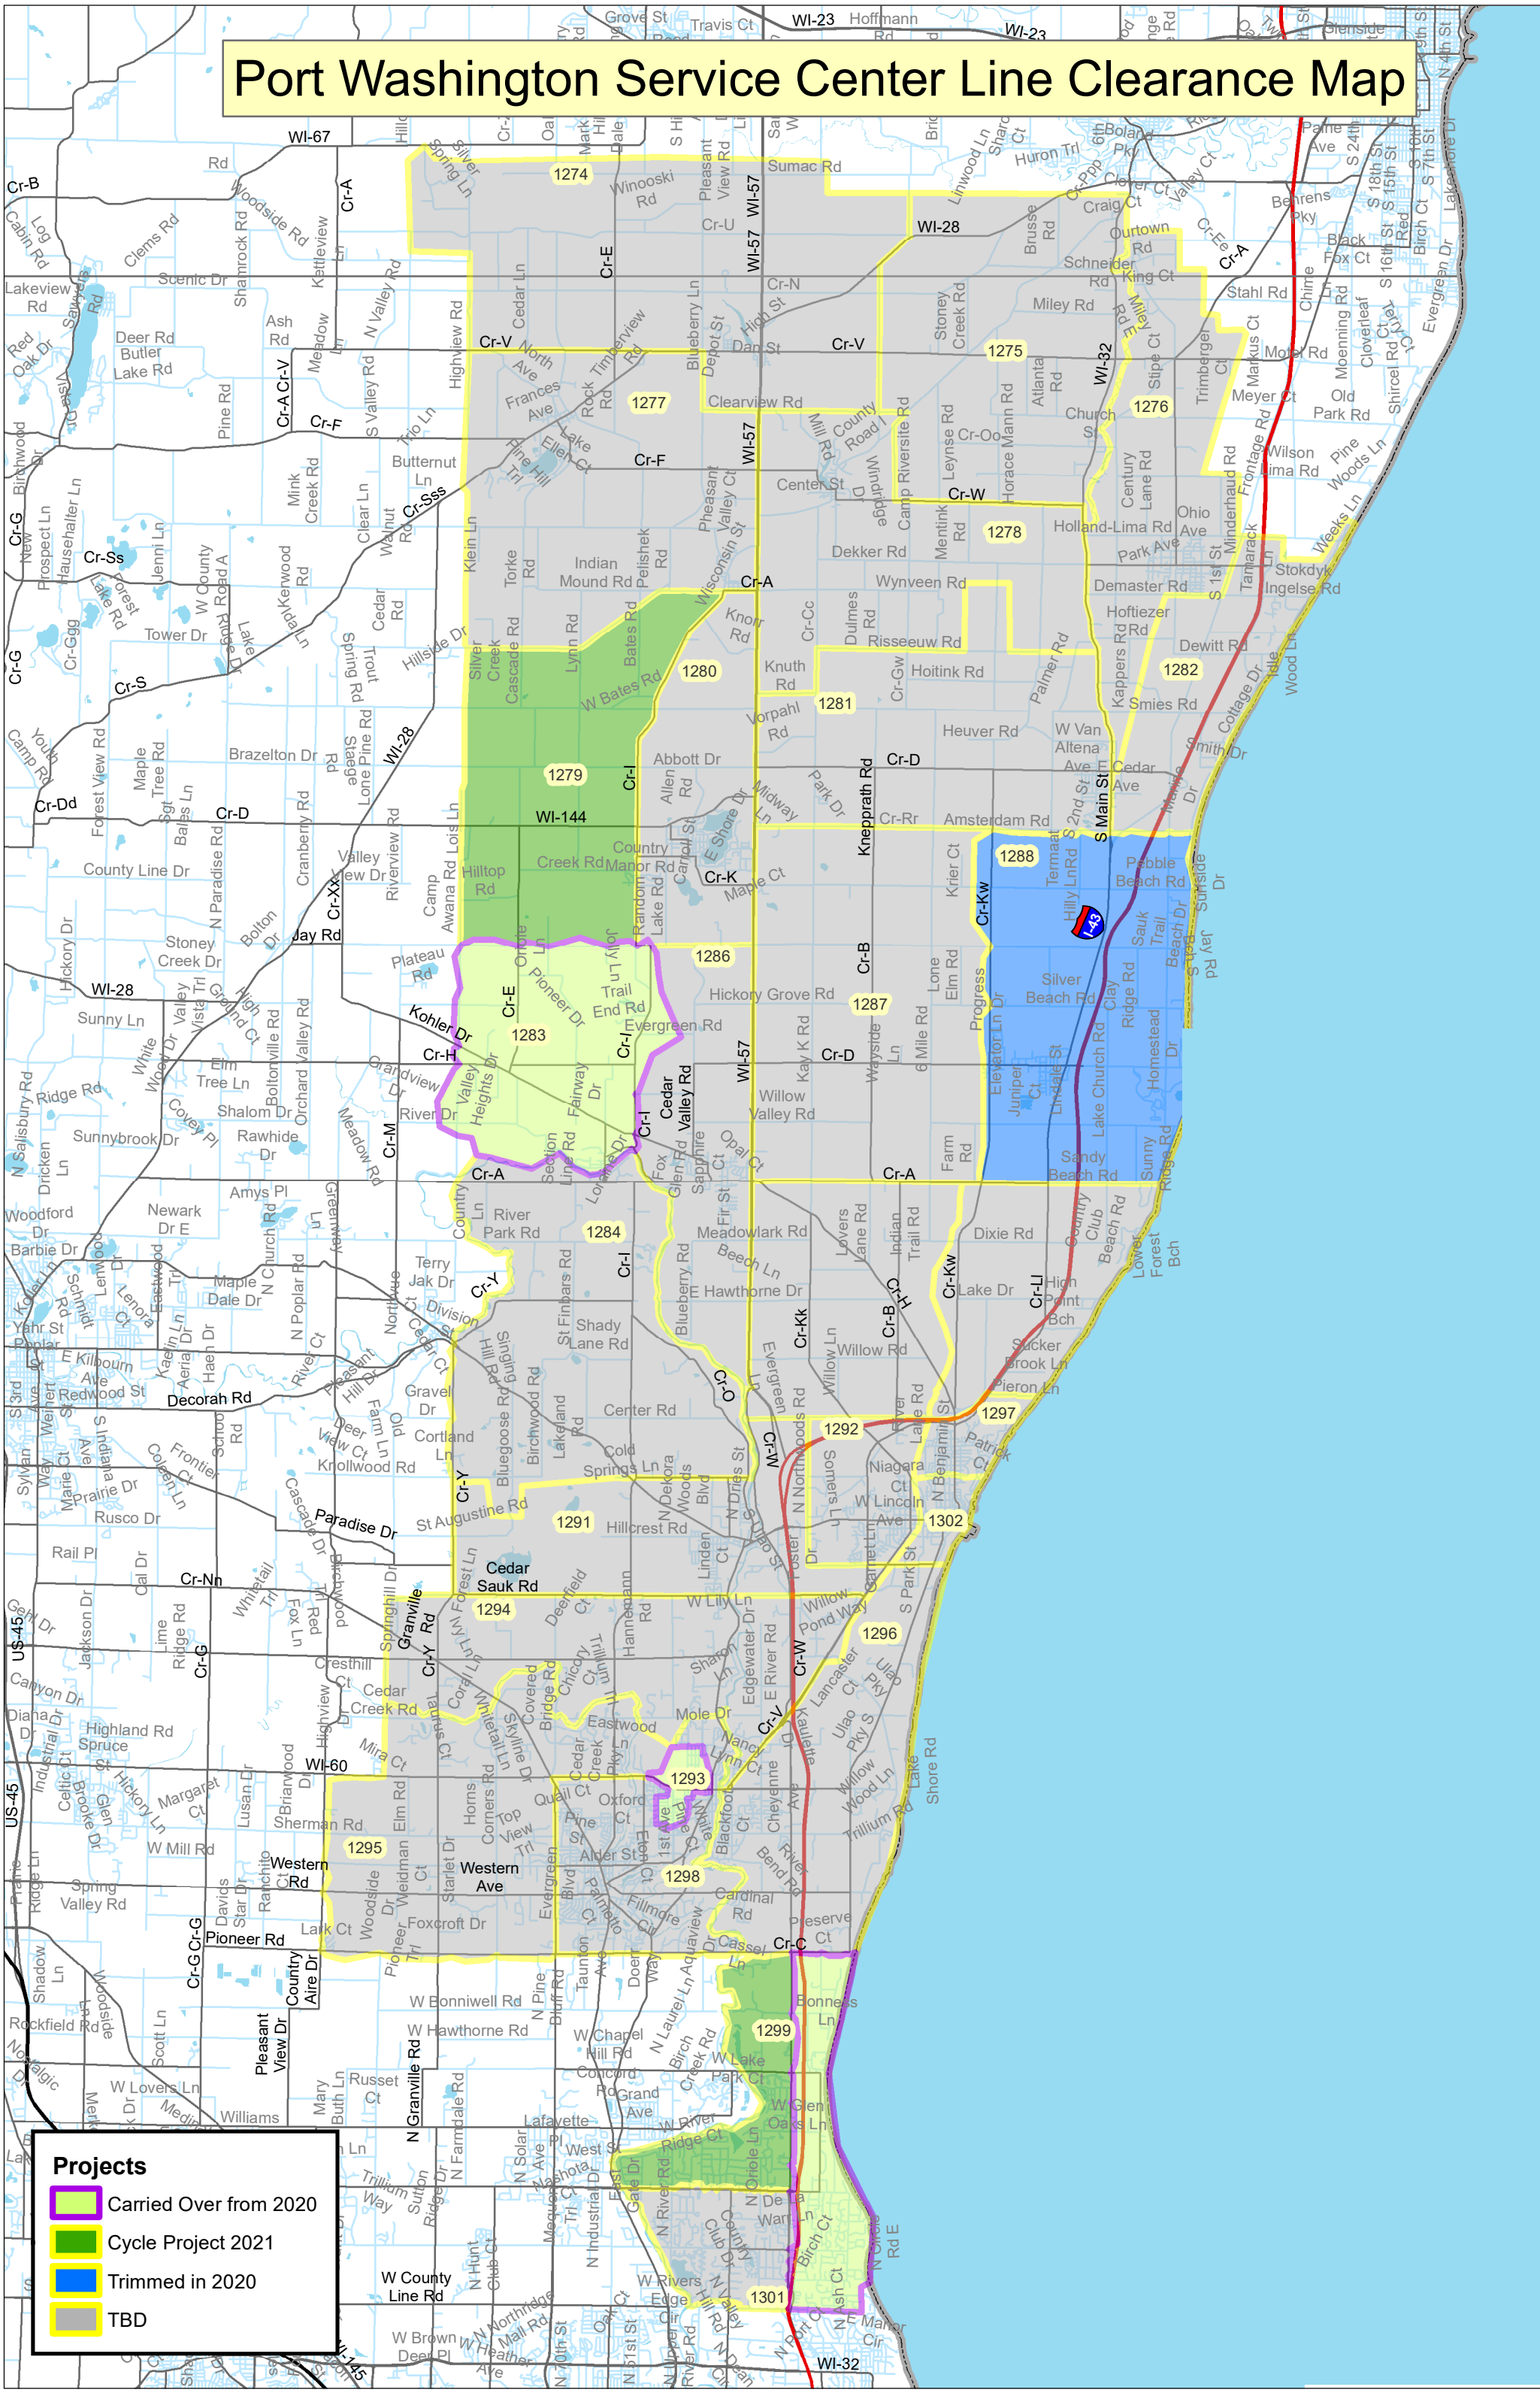

Port Washington Service Center Line Clearance Map

Projects

- Carried Over from 2020
- Cycle Project 2021
- Trimmed in 2020
- TBD