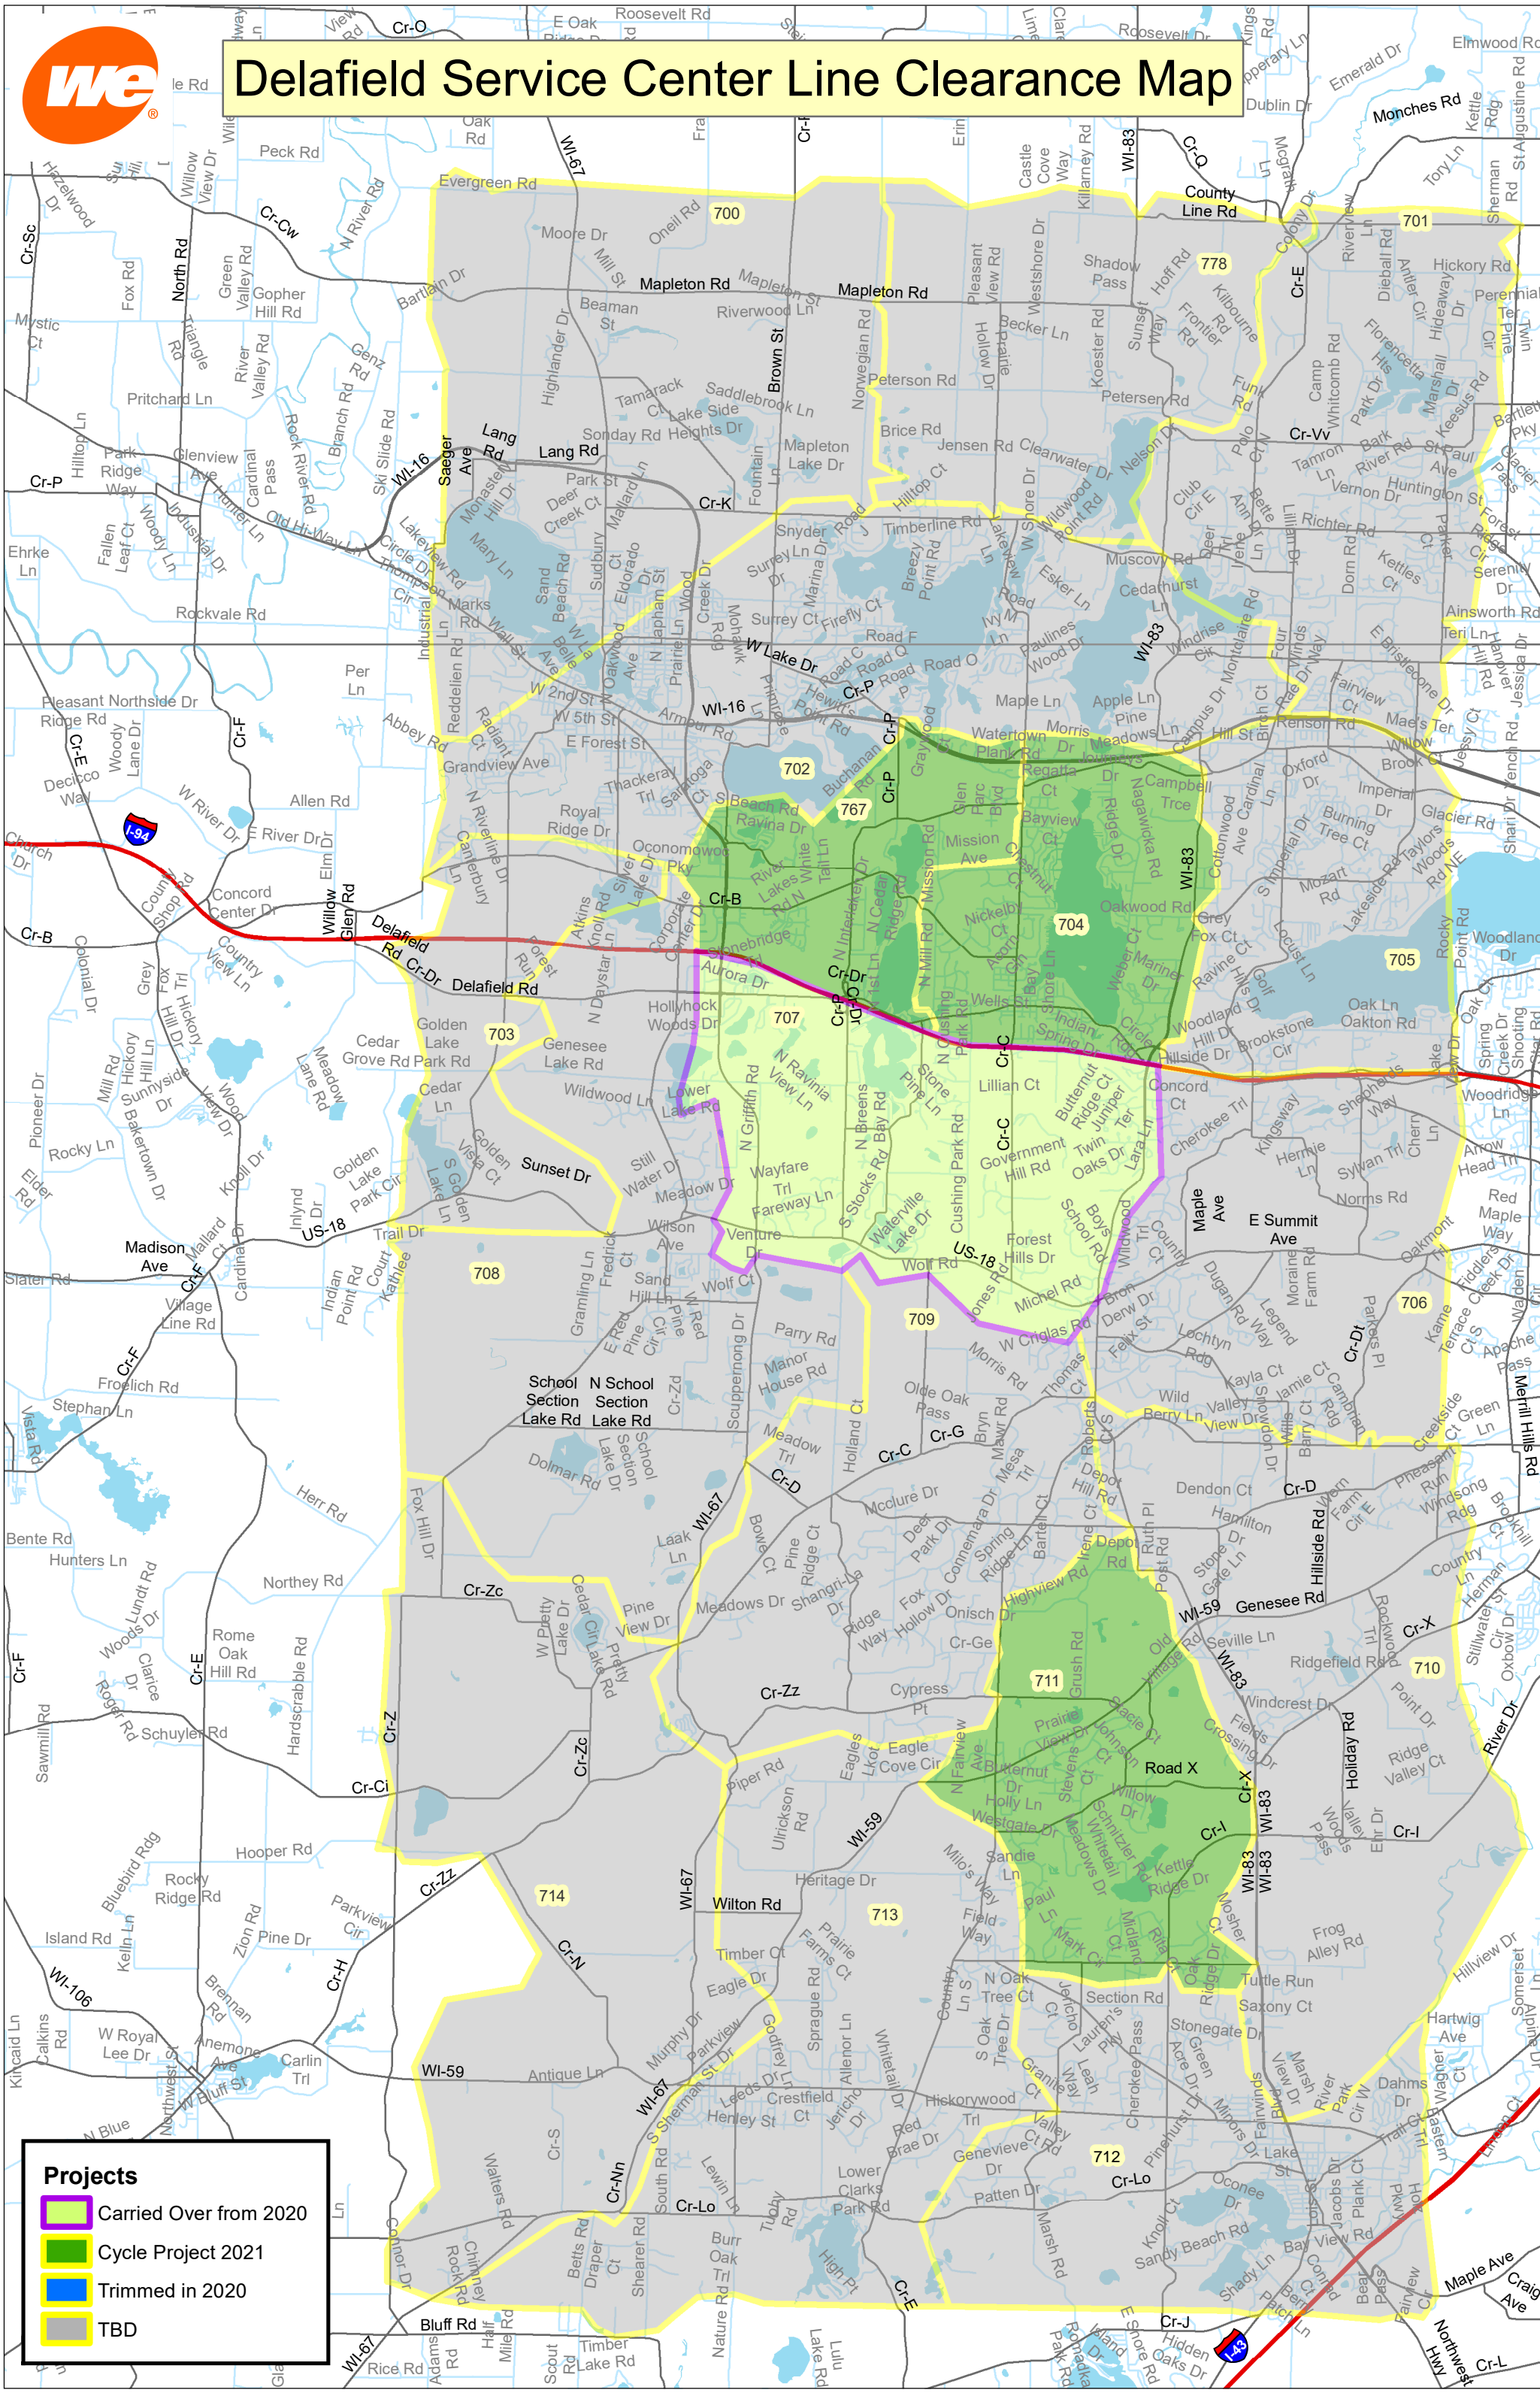

# Delafield Service Center Line Clearance Map

**Projects**

- Carried Over from 2020
- Cycle Project 2021
- Trimmed in 2020
- TBD