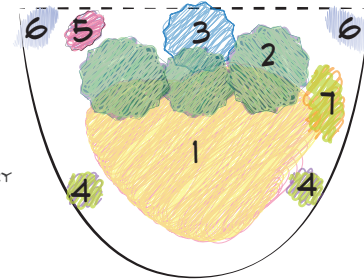

2023 Energy Park Gardens

SHADE GARDEN

1. 1 - JACK FROST BRUNNERA
2. 2 - BARRENWORT
3. 3 - GREEN SPICE CORAL BELLS
4. 4 - GHOST FERN
5. 5 - LADY'S MANTLE
6. 6 - MOUSE EARS HOSTA

RAIN GARDEN

1. 1 - PINK TURTLEHEAD
2. 2 - VARIEGATED PALM SEDGE
3. 3 - WOOD BETONY
4. 4 - BABY JOE DWARF JOE PYE WEED
5. 5 - IRON BUTTERFLY IRONWEED
6. 6 - CONEFLOWER
7. 7 - HELIOPSIS

NARROW SCREEN BED

1. 1 - BLOOMERANG LILAC
2. 2 - GREEK OREGANO
3. 3 - SWEET SUMMER LOVE CLEMATIS
4. 4 - CALAMINT
5. 5 - POW WOW WILDBERRY CONEFLOWER
6. 6 - BUBBLEGUM PINK PHLOX
7. 7 - COMMON MILKWEED
8. 8 - SUMMER NIGHTS HELIOPSIS
9. 9 - QUEEN-OF-THE-PRAIRIE
10. 10 - SKYRACER MOOR GRASS
11. 11 - BLUE ARROW JUNIFER
12. 12 - WALKER'S LOW CATMINT

RAISED BEDS

1. 1 - DIABLO NINEBARK
2. 2 - SHENANDOAH SWITCHGRASS
3. 3 - MIXED CONEFLOWER
4. 4 - FIRESIDE NINEBARK
5. 5 - ICEBERG ALLEY SAGELEAF WILLOW

MAIN GARDEN

1. 1 - CANDICANS CONCOLOR FIR
2. 2 - AUTUMN BRILLIANCE SERVICEBERRY
3. 3 - GARDEN GLOW DOGWOOD
4. 4 - COOL SPLASH DIERVILLA
5. 5 - FIXWELL GOOSEBERRY
6. 6 - MY MONET WEIGELA
7. 7 - ENDLESS SUMMER HYDRANGEA
8. 8 - WALKER'S LOW CATMINT
9. 9 - ROZANNE GERANIUM
10. 10 - THYME
11. 11 - CALAMINT
12. 12 - BARRENWORT
13. 13 - JACK FROST BRUNNERA
14. 14 - GHOST FERN
15. 15 - HOSTAS OF THE YEAR
16. 16 - LIMELIGHT HYDRANGEA
17. 17 - INCREDIBALL HYDRANGEA
18. 18 - PRAIRIE DROPS EED
19. 19 - SUMMER NIGHTS HELIOPSIS
20. 20 - SUMMER BEAUTY ALLIUM
21. 21 - MAGNUS CONEFLOWER
22. 22 - JAPANESE BURNET
23. 23 - MINNIE PEARL PHLOX
24. 24 - RASPBERRY WINE BEE BALM
25. 25 - RAINBOW KNOCK OUT ROSE
26. 26 - PRAIRIE SPLENDOR CONEFLOWER
27. 27 - RASPBERRY SHORTCAKE RASPBERRY
28. 28 - DWARF RUSSIAN SAGE
29. 29 - MOUSE EARS HOSTA

J.N. STRAIN
MUSCLEWOOD

DEMONSTRATION BED

1. 1 - CONEFLOWER
2. 2 - OAKLEAF HYDRANGEA
3. 3 - PINKY WINKY HYDRANGEA
4. 4 - SEDUM
5. 5 - RASPBERRY WINE BEE BALM
6. 6 - LAMB'S EAR

N.E. CORNER BED

1. 1 - BLACK LACE ELDERBERRY
2. 2 - RAINBOW KNOCK OUT ROSE
3. 3 - ROZANNE GERANIUM
4. 4 - PRAIRIE DROPS EED
5. 5 - MAGNUS CONEFLOWER

Special thanks to: