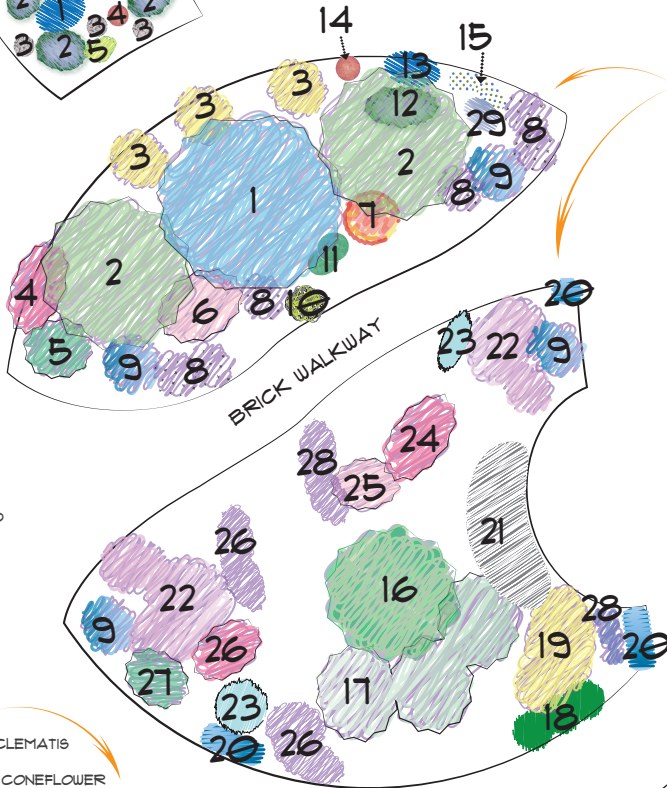

MAIN GARDEN

1. 1 - CANDICANS CONCOLOR FIR
2. 2 - AUTUMN BRILLIANCE SERVICEBERRY
3. 3 - GARDEN GLOW DOGWOOD
4. 4 - COOL SPLASH DIERVILLA
5. 5 - FIXWELL GOOSEBERRY
6. 6 - MY MONET WEIGELA
7. 7 - ENDLESS SUMMER HYDRANGEA
8. 8 - WALKER'S LOW CATMINT
9. 9 - ROZANNE GERANIUM
10. 10 - THYME
11. 11 - CALAMINT
12. 12 - BARRENWORT
13. 13 - JACK FROST BRUNNERA
14. 14 - GHOST FERN
15. 15 - HOSTAS OF THE YEAR
16. 16 - LIMELIGHT HYDRANGEA
17. 17 - INCREDIBALL HYDRANGEA
18. 18 - PRAIRIE DROPS EED
19. 19 - SUMMER NIGHTS HELIOPSIS
20. 20 - SUMMER BEAUTY ALLIUM
21. 21 - MAGNUS CONEFLOWER
22. 22 - JAPANESE BURNET
23. 23 - MINNIE PEARL PHLOX
24. 24 - RASPBERRY WINE BEE BALM
25. 25 - RAINBOW KNOCK OUT ROSE
26. 26 - PRAIRIE SPLENDOR CONEFLOWER
27. 27 - RASPBERRY SHORTCAKE RASPBERRY
28. 28 - DWARF RUSSIAN SAGE
29. 29 - MOUSE EARS HOSTA