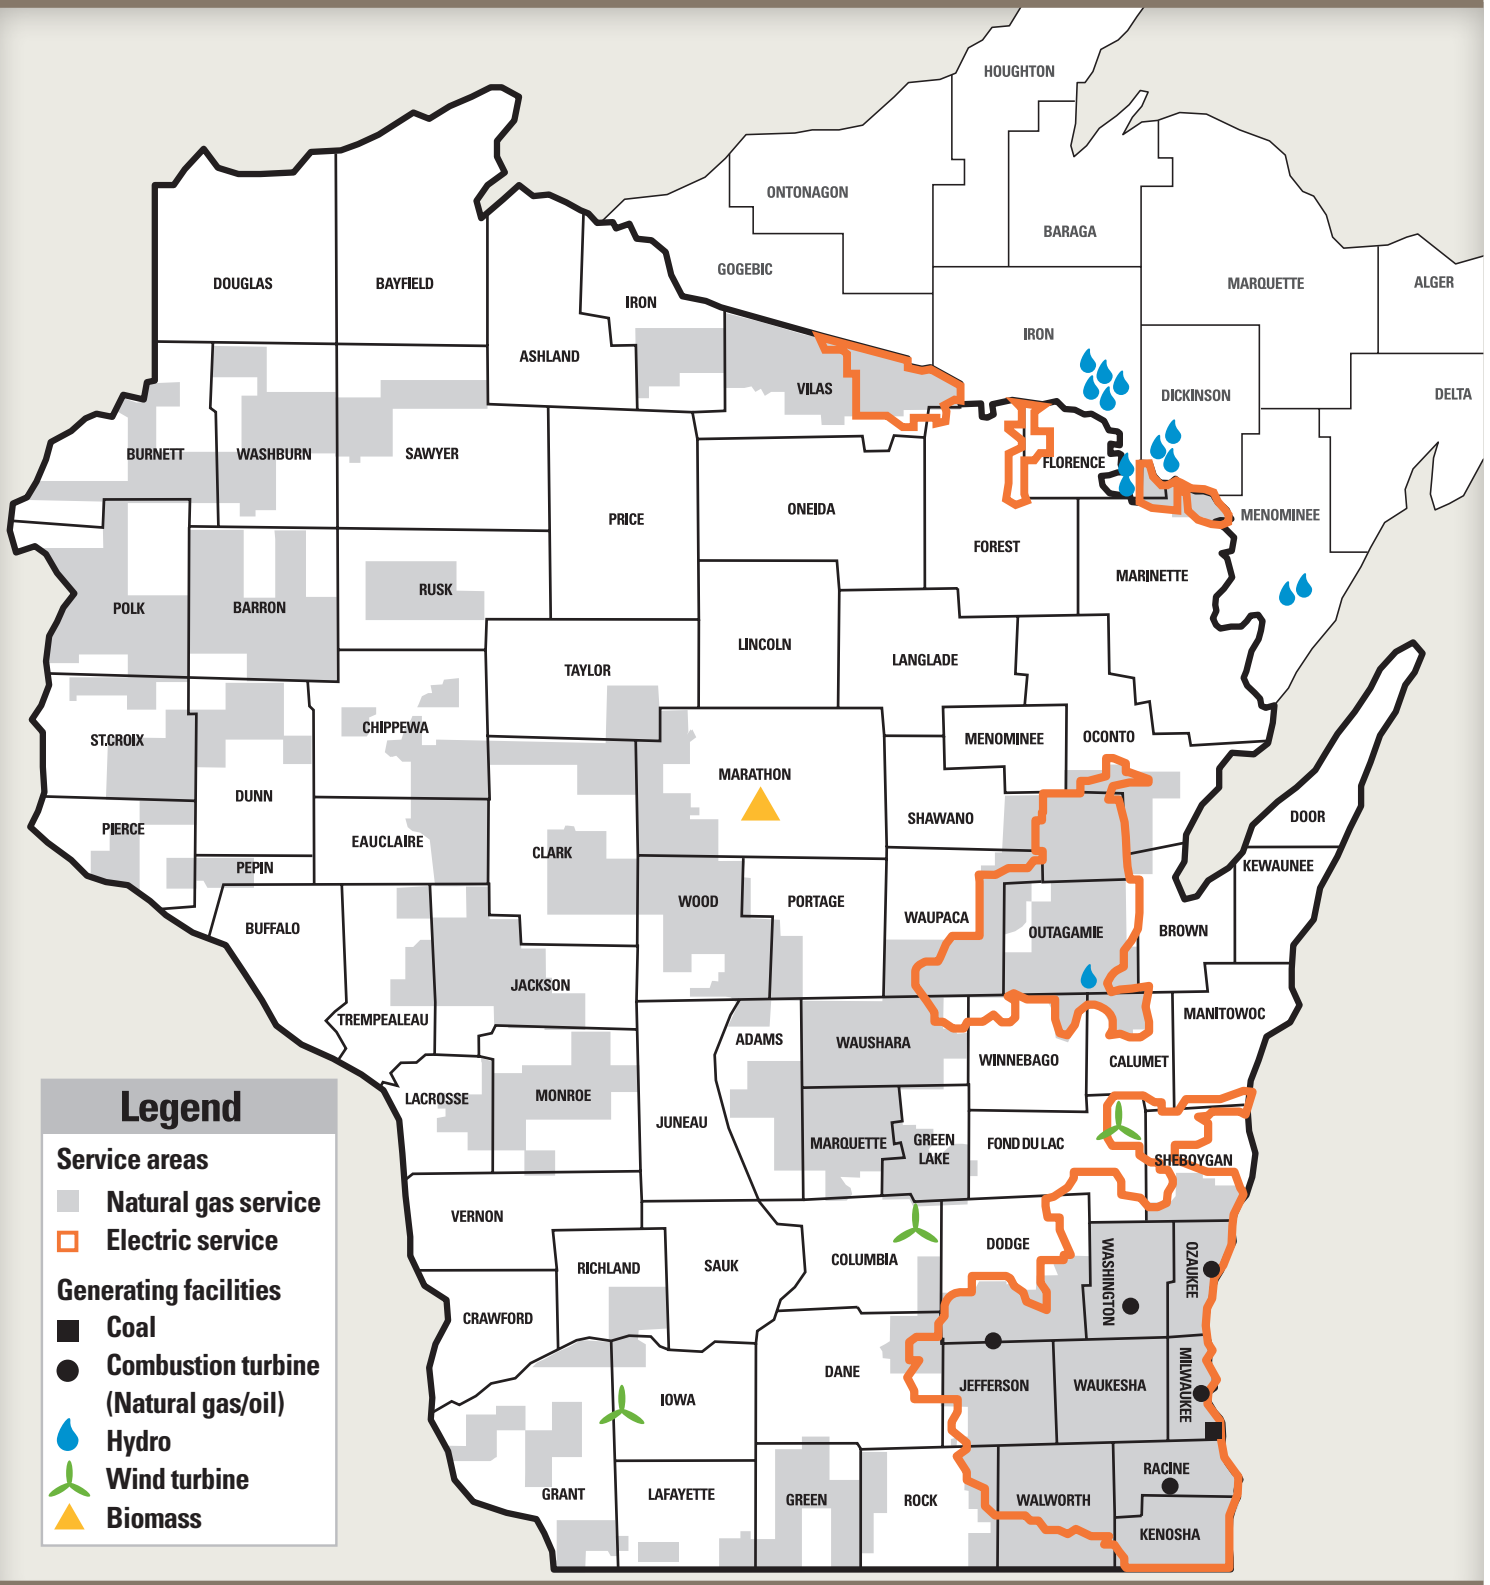

We Energies Service area map

Electric outage **800-662-4797**
 Natural gas leak **800-261-5325**