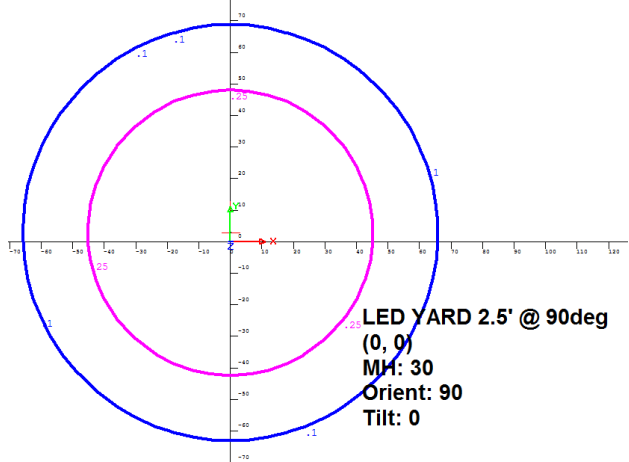

STANDARD LED LIGHTS

RATES LE-3 / LE-5

YARD LIGHT, GRAY						
Lumen Output	Fixture Class	Rated Watts	Billed kWh	Installation Charge	Monthly Rate <84 mon	Monthly Rate 85 +mon
Low	B	48	17	$125	$13.49	$7.12
Med	--	--	--	--	--	--
High	--	--	--	--	--	--

FLOOD LIGHT, DARK BRONZE						
Lumen Output	Fixture Class	Rated Watts	Billed kWh	Installation Charge	Monthly Rate <84 mon	Monthly Rate 85 +mon
Low	E	85	31	$200	$19.75	$10.66
Med	G	129	47	$250	$24.46	$13.55
High	H	199	72	$275	$28.56	$16.74