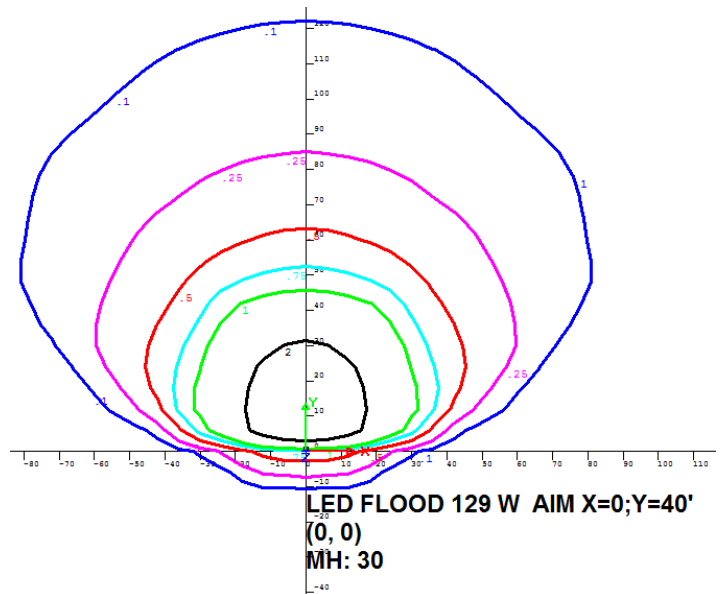

STANDARD LED LIGHTS

RATES LE-3 / LE-5

YARD LIGHT, GRAY						
Lumen Output	Fixture Class	Rated Watts	Billed kWh	Installation Charge	Monthly Rate <84 mon	Monthly Rate 85 +mon
Low	B	48	17	\$125	\$13.49	\$7.12
Med	--	--	--	--	--	--
High	--	--	--	--	--	--

Actual fixture may differ slightly

FLOOD LIGHT, DARK BRONZE						
Lumen Output	Fixture Class	Rated Watts	Billed kWh	Installation Charge	Monthly Rate <84 mon	Monthly Rate 85 +mon
Low	E	85	31	\$200	\$19.75	\$10.66
Med	G	129	47	\$250	\$24.46	\$13.55
High	H	199	72	\$275	\$28.56	\$16.74

Medium Output shown

STANDARD LED LIGHTS

RATES LE-3 / LE-5

OVAL, GRAY						
Lumen Output	Fixture Class	Rated Watts	Billed kWh	Installation Charge	Monthly Rate <84 mon	Monthly Rate 85 +mon
Low 3K	C	43	16	\$150	\$15.05	\$7.77
Low 4K	C	48	17	\$150	\$15.05	\$7.77
Med 4K	D	97	35	\$175	\$18.51	\$10.33
High 4K	E	157	57	\$200	\$22.29	\$13.20

Medium Output shown

Medium Oval @30' MH

RECTANGULAR, DARK BRONZE						
Lumen Output	Fixture Class	Rated Watts	Billed kWh	Installation Charge	Monthly Rate <84 mon	Monthly Rate 85 +mon
Low 3K	D	59	21	\$175	\$16.92	\$8.74
Low 4K	D	50	18	\$175	\$16.60	\$8.42
Med 3K	E	104	37	\$200	\$20.39	\$11.30
Med 4K	E	93	34	\$200	\$20.07	\$10.98
High 4K	F	165	59	\$225	\$24.17	\$14.17