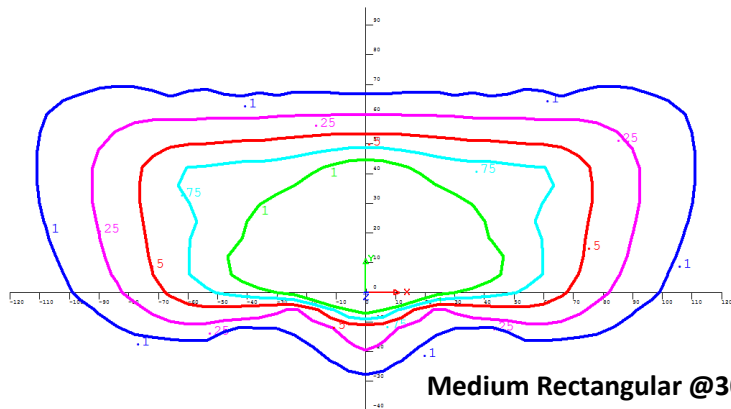

Medium Output shown

Medium Oval @30' MH

RECTANGULAR, DARK BRONZE						
Lumen Output	Fixture Class	Rated Watts	Billed kWh	Installation Charge	Monthly Rate <84 mon	Monthly Rate 85 +mon
Low 3K	D	59	21	\$175	\$16.92	\$8.74
Low 4K	D	50	18	\$175	\$16.60	\$8.42
Med 3K	E	104	37	\$200	\$20.39	\$11.30
Med 4K	E	93	34	\$200	\$20.07	\$10.98
High 4K	F	165	59	\$225	\$24.17	\$14.17

Medium Output shown

Medium Rectangular @30' MH