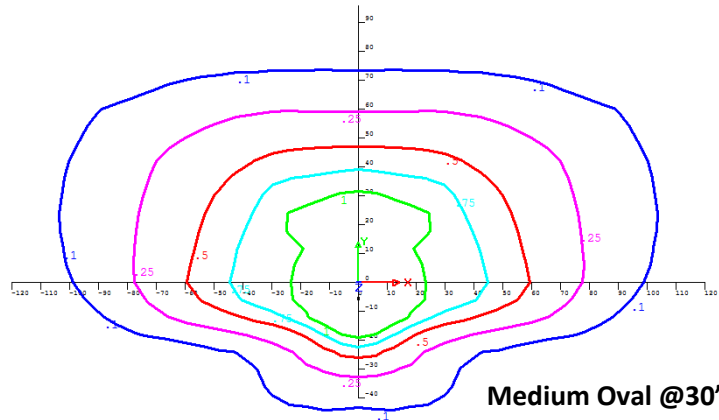

Medium Output shown

STANDARD LED LIGHTS

RATES LE-3 / LE-5

OVAL, GRAY						
Lumen Output	Fixture Class	Rated Watts	Billed kWh	Installation Charge	Monthly Rate <84 mon	Monthly Rate 85 +mon
Low 3K	C	43	16	\$150	\$15.05	\$7.77
Low 4K	C	48	17	\$150	\$15.05	\$7.77
Med 4K	D	97	35	\$175	\$18.51	\$10.33
High 4K	E	157	57	\$200	\$22.29	\$13.20

Medium Output shown

Medium Oval @30' MH

RECTANGULAR, DARK BRONZE						
Lumen Output	Fixture Class	Rated Watts	Billed kWh	Installation Charge	Monthly Rate <84 mon	Monthly Rate 85 +mon
Low 3K	D	59	21	\$175	\$16.92	\$8.74
Low 4K	D	50	18	\$175	\$16.60	\$8.42
Med 3K	E	104	37	\$200	\$20.39	\$11.30
Med 4K	E	93	34	\$200	\$20.07	\$10.98
High 4K	F	165	59	\$225	\$24.17	\$14.17