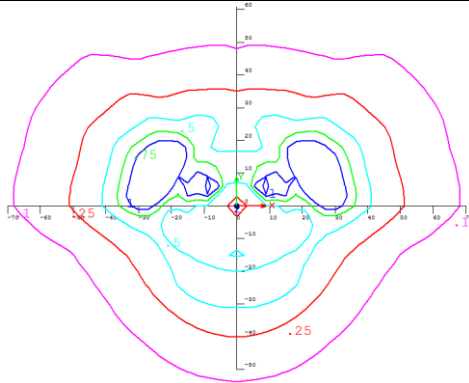

Paragon Fixture
Available in Black & Green

PARAGON						
Lumen Output	Fixture Class	Rated Watts	Billed kWh	Installation Charge	Monthly Rate <84 months	Monthly Rate >84 months
MED 3000°K	M	99	34-36	*	$18.73	$16.15