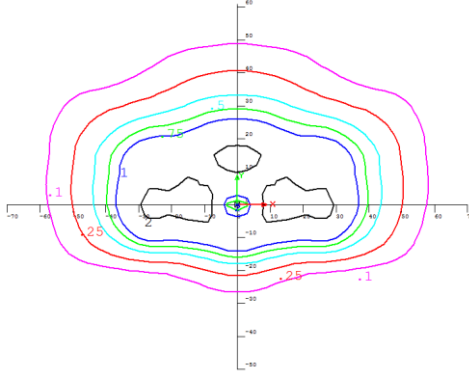

LED POST TOP FIXTURES

Coach Fixture
Available in Black

COACH						
Lumen Output	Fixture Class	Rated Watts	Billed kWh	Installation Charge	Monthly Rate <84 months	Monthly Rate >84 months
MED 3000°K	H	78	28-30	*	\$14.84	\$12.26