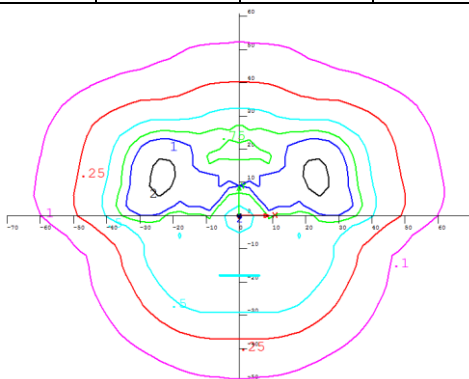

* Installation charge for all Non-Standard systems is the estimated installed cost of the lighting and related facilities