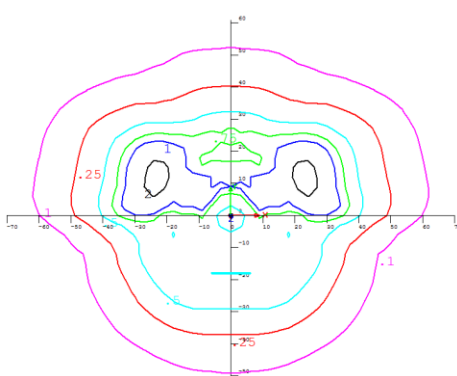

* Installation charge for all Non-Standard systems is the estimated installed cost of the lighting and related facilities