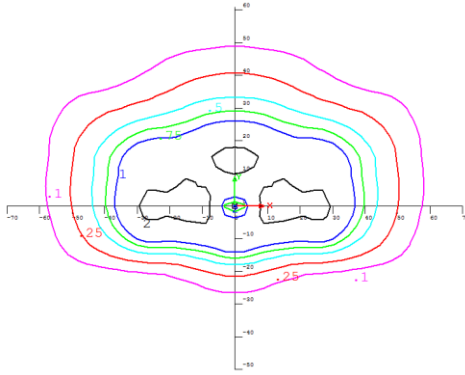

LED POST TOP FIXTURES

UMERC WEPCo Zone

Coach Fixture
Available in Black

COACH						
Lumen Output	Fixture Class	Rated Watts	Billed kWh	Installation Charge	Monthly Rate <84 months	Monthly Rate >84 months
MED 3000°K	H	78	28	*	\$16.50	\$13.92