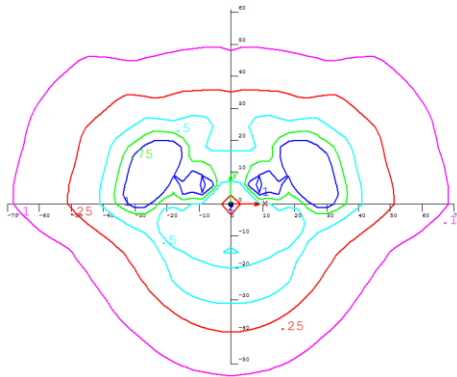

Paragon Fixture
Available in Black & Green

PARAGON						
Lumen Output	Fixture Class	Rated Watts	Billed kWh	Installation Charge	Monthly Rate <84 months	Monthly Rate >84 months
MED 3000°K	M	99	36	*	$20.72	$18.14