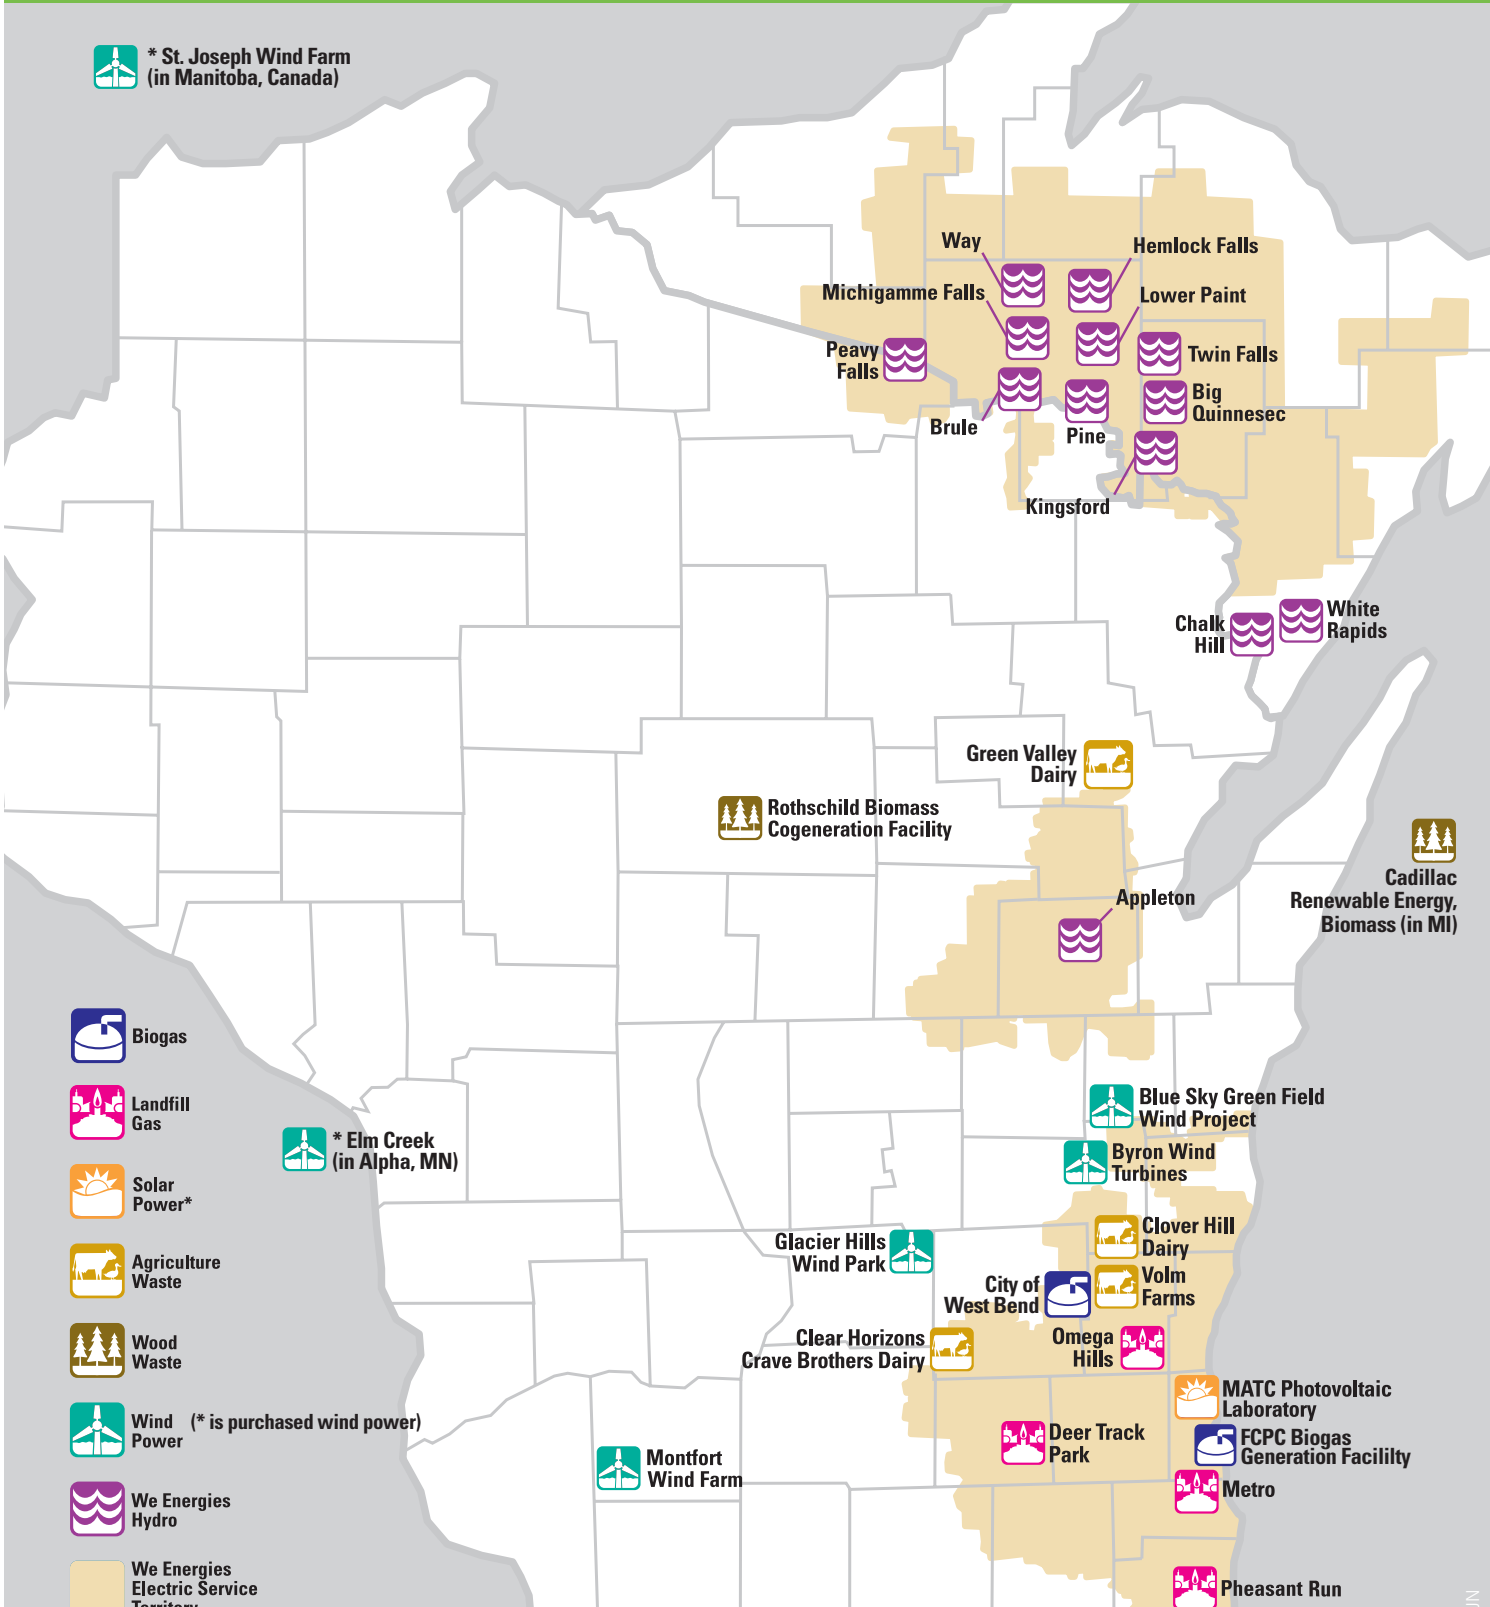

Renewable Energy Facilities

Wisconsin and Michigan Upper Peninsula

 * St. Joseph Wind Farm
(in Manitoba, Canada)

 Biogas

 Landfill Gas

 Solar Power*

 Agriculture Waste

 Wood Waste

 Wind Power (* is purchased wind power)

 We Energies Hydro

 We Energies Electric Service Territory

 * Elm Creek
(in Alpha, MN)

* We Energies purchases solar power from more than 130 customers throughout the electric service territory.